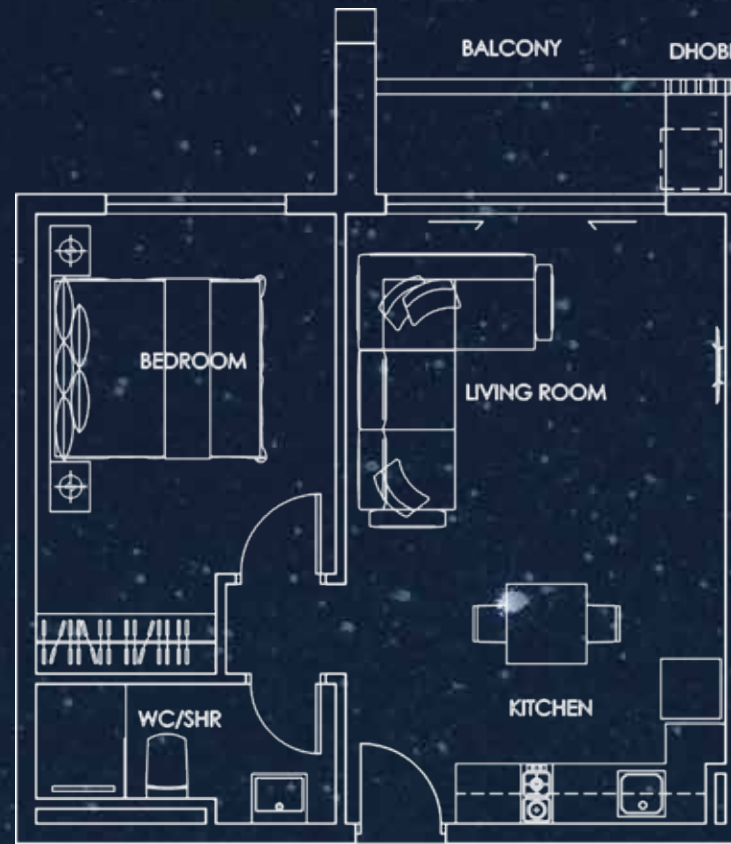

ONE BEDROOM UNIT

△
AREA - 58 SQM