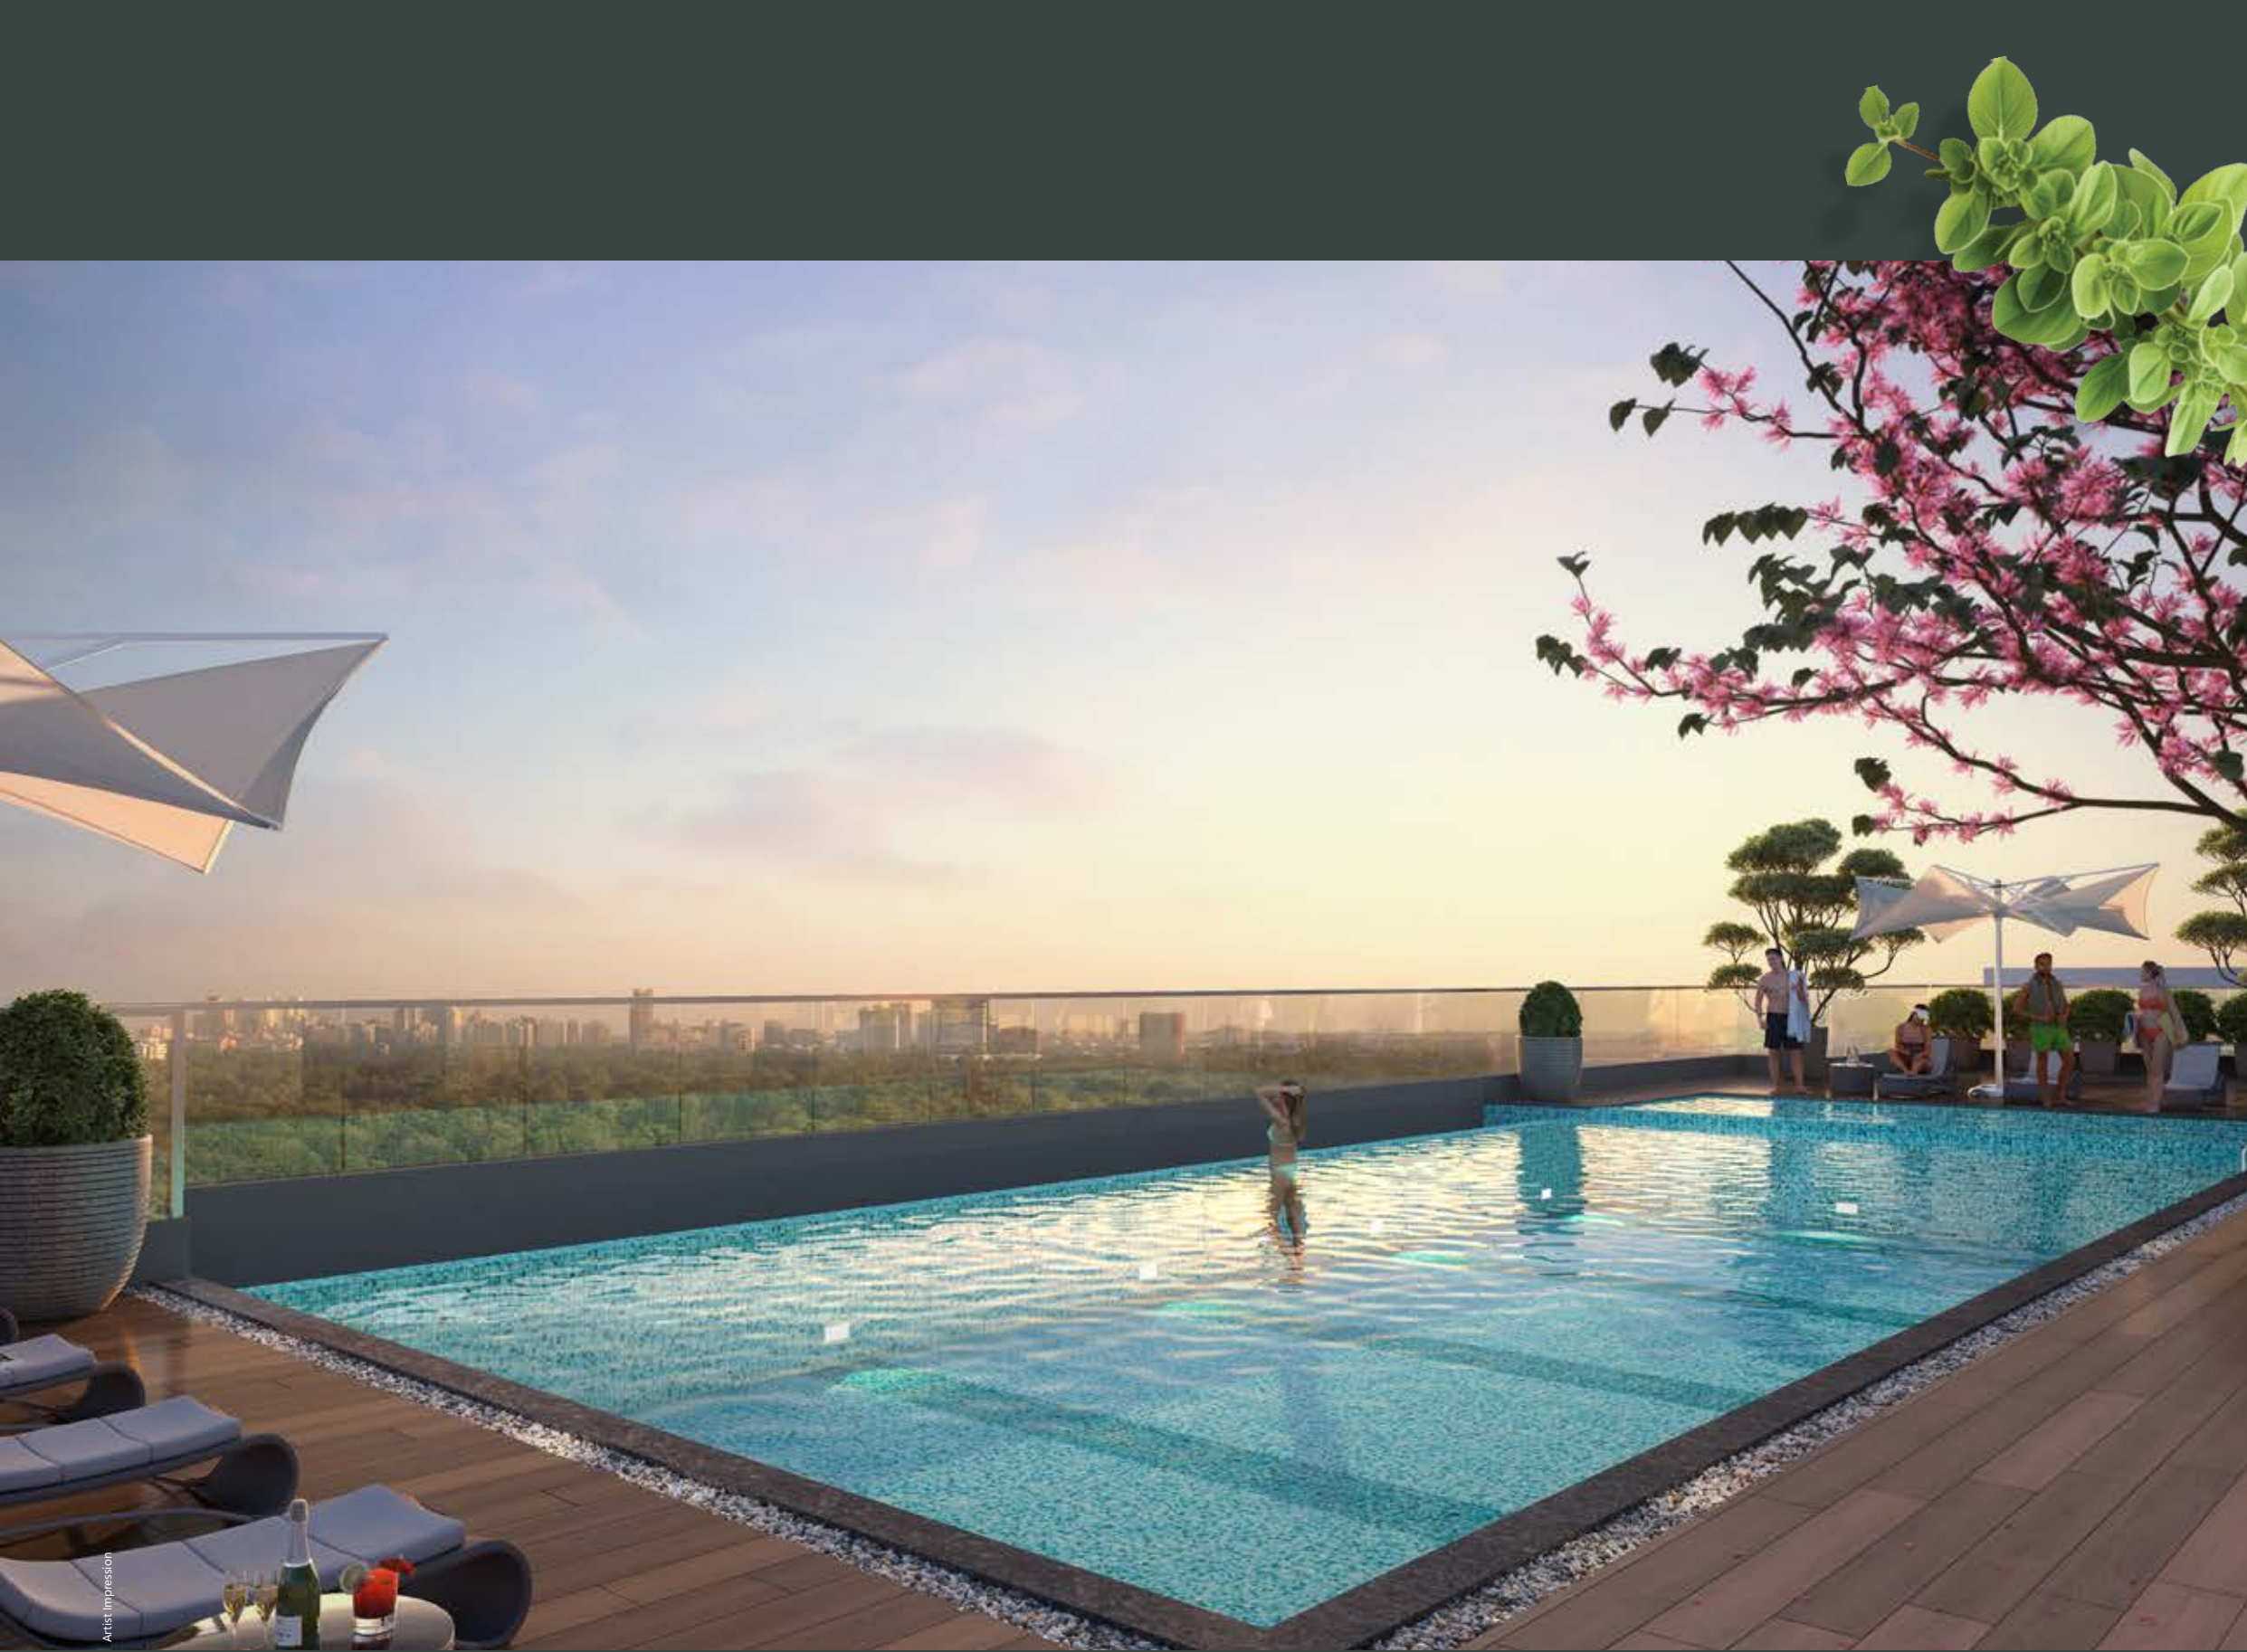

Basin with basin mixer

WC pan, soft-close seat, concealed cistern and dual flush

Rain shower head with separate hand shower

FIND YOUR BALANCE AND LIVE TO THE FULLEST

Experience the ultimate recreation with an extensive range of amenities, designed to cater to every aspect of your lifestyle. Let the kids enjoy the thrill of the trampoline and playground, or challenge yourself to a game of lawn checkers. Visit the cozy café for a quick bite or socialising. Stay active on the jogging and walking track, or unwind in the heated pool. Rejuvenate your body and mind in a fully equipped gym and steam room. Host memorable gatherings in the entertainment hall and take in the breathtaking city and forest views from the fully landscaped open terrace.